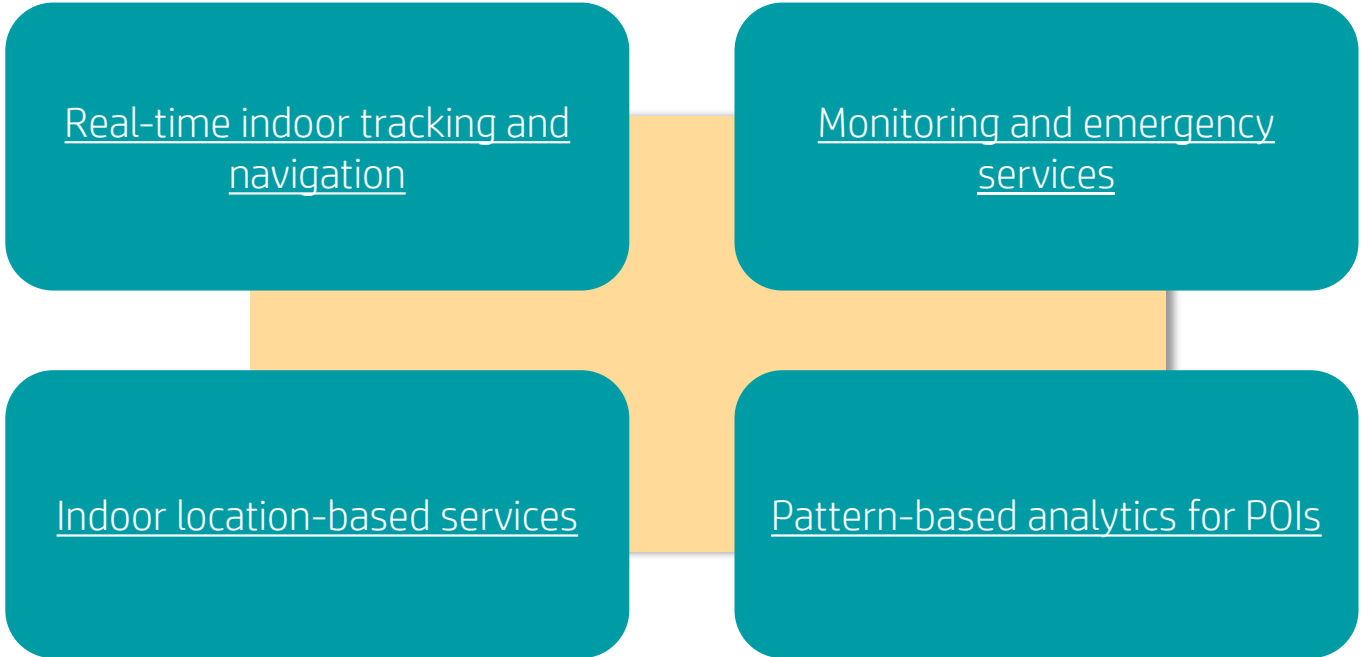

Benefits

14/03/2016

CYENT © 2014 CONFIDENTIAL