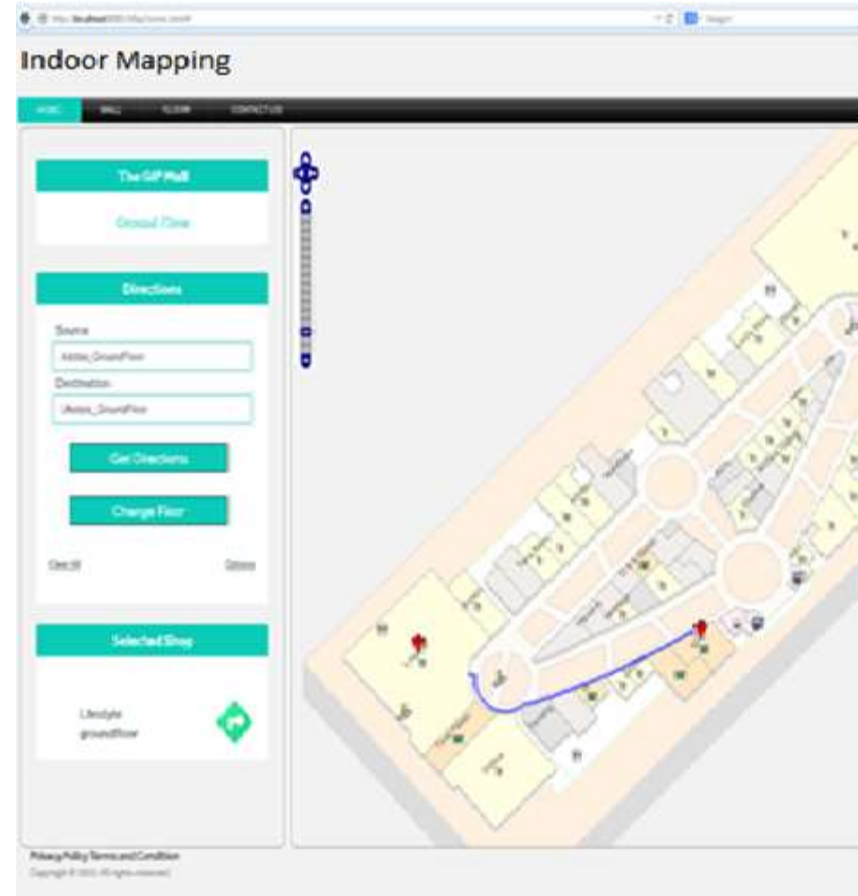

2D Indoor Mapping

Cyient Capability:-

- Develop a 2D indoor maps of all floors of Venue
- Capture all Point of Interest
- Capture all pathways, including Stairs, lifts, escalators
- Routing on same Floor and between multiple floors
- Display shop list on the select route
- Calculate distance between start to destination point

14-03-2016

CYIENT © 2016 CONFIDENTIAL