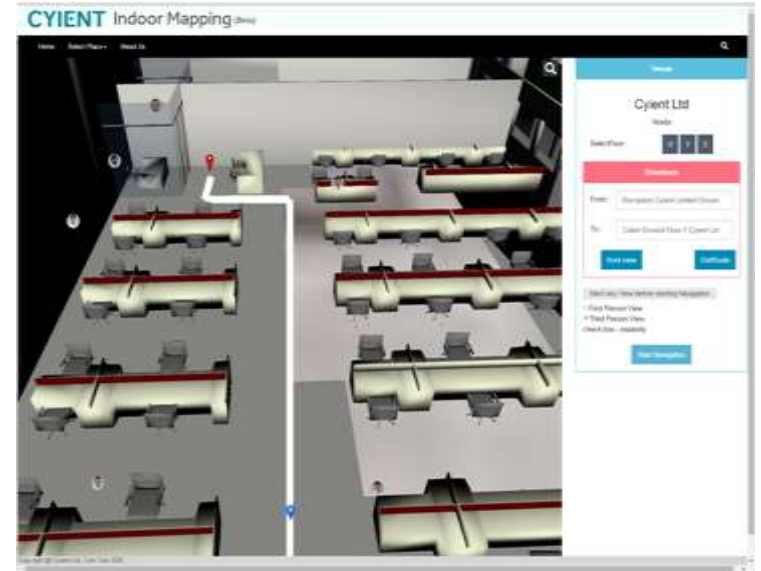

# 2D Indoor Mapping

Cyient Capability:-

- Develop a 2D indoor maps of all floors of Venue
- Capture all Point of Interest
- Capture all pathways, including Stairs, lifts, escalators
- Routing on same Floor and between multiple floors
- Display shop list on the select route
- Calculate distance between start to destination point

# • 3D Indoor Mapping

Cyient Capability:-

- Create 3D Model of Venue
- Develop 3D Indoor maps of venue
- Routing and Navigation with 3D rotation
- Platform for 3D Visualization