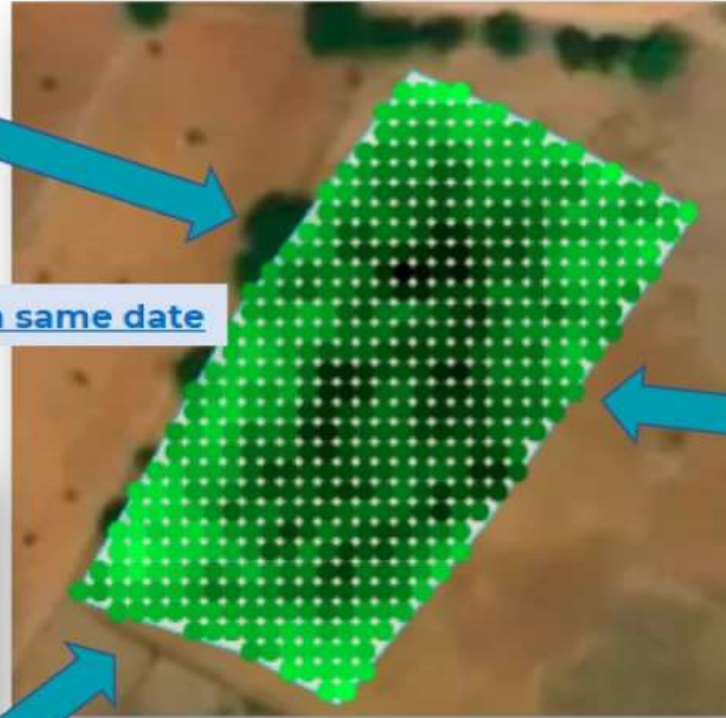

Wild Boar Attack

Fall Army Worm Attack

Potassium Deficiency
in Crop

Early Detection™ Before Visual Manifestation

EARLY DETECTION BY AGRIBRIDGE

NO VISUAL MANIFESTATION – GROUND REALITY

FALL ARMYWORM DETECTED BY OPENING CORN COB

Solutions based on Sentinel

Commercially Off The Shelf (COTS) static images
with no further Analysis

Comparison for the same farm on same date

Krishivaas Crop Stress based on Planet

Ground truthed Images on the same date

- 444 unique points per acre
- 5 seasons ground validated
- Proprietary algorithms analyzing the severity & extent
- Automated Alerts
- Navigation to exact location of crop stress

Early Detection™ NDVI vs Krishivaas Algorithm

Sentinel: NDVI in Green scale

Sentinel: Krishivaas Crop Stress Map

Total of 7 clear Sentinel Images received for this farm (Over 121 days)

©2023 AgriBridg India LLP

Planet: NDVI in Green Scale

Planet: Krishivaas Crop Stress Map