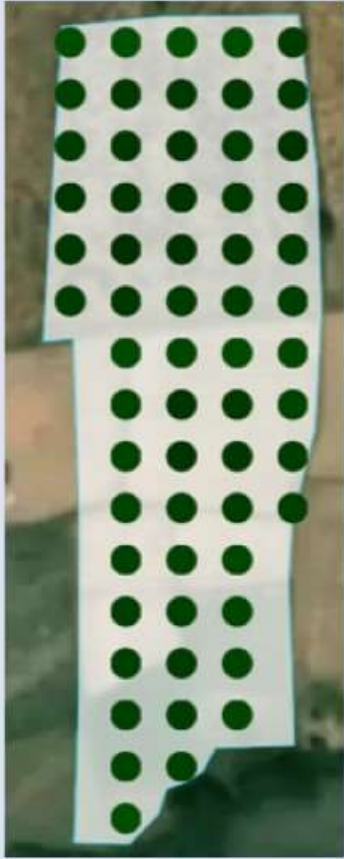

Wild Boar Attack

Fall Army Worm Attack

Potassium Deficiency
in Crop

Early Detection™ Before Visual Manifestation

EARLY DETECTION BY AGRIBRIDGE

NO VISUAL MANIFESTATION – GROUND REALITY

FALL ARMYWORM DETECTED BY OPENING CORN COB

Solutions based on Sentinel

Commercially Off The Shelf (COTS) static images
with no further Analysis

Comparison for the same farm on same date

Krishivaas Crop Stress based on Planet

Ground truthed Images on the same date

- 444 unique points per acre
- 5 seasons ground validated
- Proprietary algorithms analyzing the severity & extent
- Automated Alerts
- Navigation to exact location of crop stress

Early Detection™ NDVI vs Krishivaas Algorithm

Sentinel: NDVI in Green scale

Sentinel: Krishivaas Crop Stress Map

Total of 7 clear Sentinel Images received for this farm (Over 121 days)

©2023 AgriBridg India LLP

Planet: NDVI in Green Scale

Planet: Krishivaas Crop Stress Map