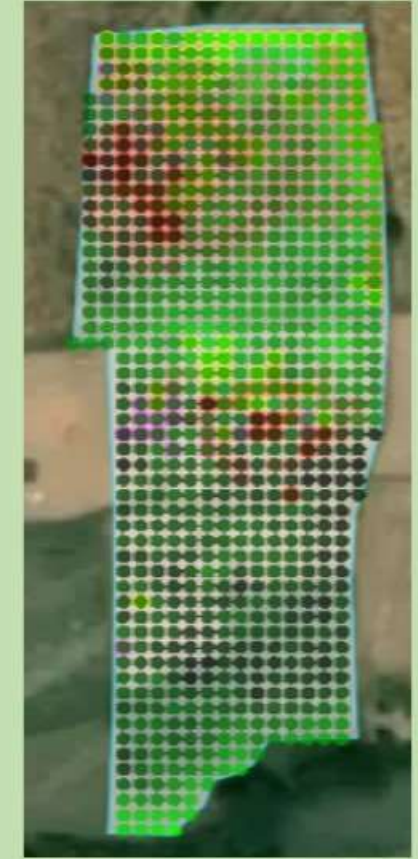

Wild Boar Attack

Fall Army Worm Attack

Potassium Deficiency
in Crop

Early Detection™ Before Visual Manifestation

EARLY DETECTION BY AGRIBRIDGE

NO VISUAL MANIFESTATION – GROUND REALITY

FALL ARMYWORM DETECTED BY OPENING CORN COB

- 444 unique points per acre
- 5 seasons ground validated
- Proprietary algorithms analyzing the severity & extent
- Automated Alerts
- Navigation to exact location of crop stress

Early Detection™ NDVI vs Krishivaas Algorithm

Sentinel: NDVI in Green scale

Sentinel: Krishivaas Crop Stress Map

Total of 7 clear Sentinel Images received for this farm (Over 121 days)

©2023 AgriBridg India LLP

Planet: NDVI in Green Scale

Planet: Krishivaas Crop Stress Map

Planet: Krishivaas early detection with stress quantification

Total of 40 clear Planet Images received for this farm (Over 121 days)

Thank you.

www.Krishivaas.in