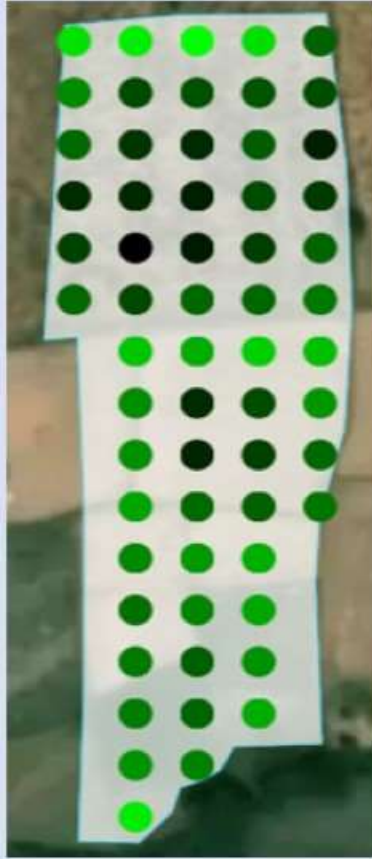

Wild Boar Attack

Fall Army Worm Attack

Potassium Deficiency
in Crop

Early Detection™ Before Visual Manifestation

EARLY DETECTION BY AGRIBRIDGE

NO VISUAL MANIFESTATION – GROUND REALITY

FALL ARMYWORM DETECTED BY OPENING CORN COB

Solutions based on Sentinel

Commercially Off The Shelf (COTS) static images
with no further Analysis

Comparison for the same farm on same date

Krishivaas Crop Stress based on Planet

Ground truthed Images on the same date

- 444 unique points per acre
- 5 seasons ground validated
- Proprietary algorithms analyzing the severity & extent
- Automated Alerts
- Navigation to exact location of crop stress

Early Detection™ NDVI vs Krishivaas Algorithm

Sentinel: NDVI in Green scale

Sentinel: Krishivaas Crop Stress Map

Total of 7 clear Sentinel Images received for this farm (Over 121 days)

©2023 AgriBridg India LLP

Planet: NDVI in Green Scale

Planet: Krishivaas Crop Stress Map