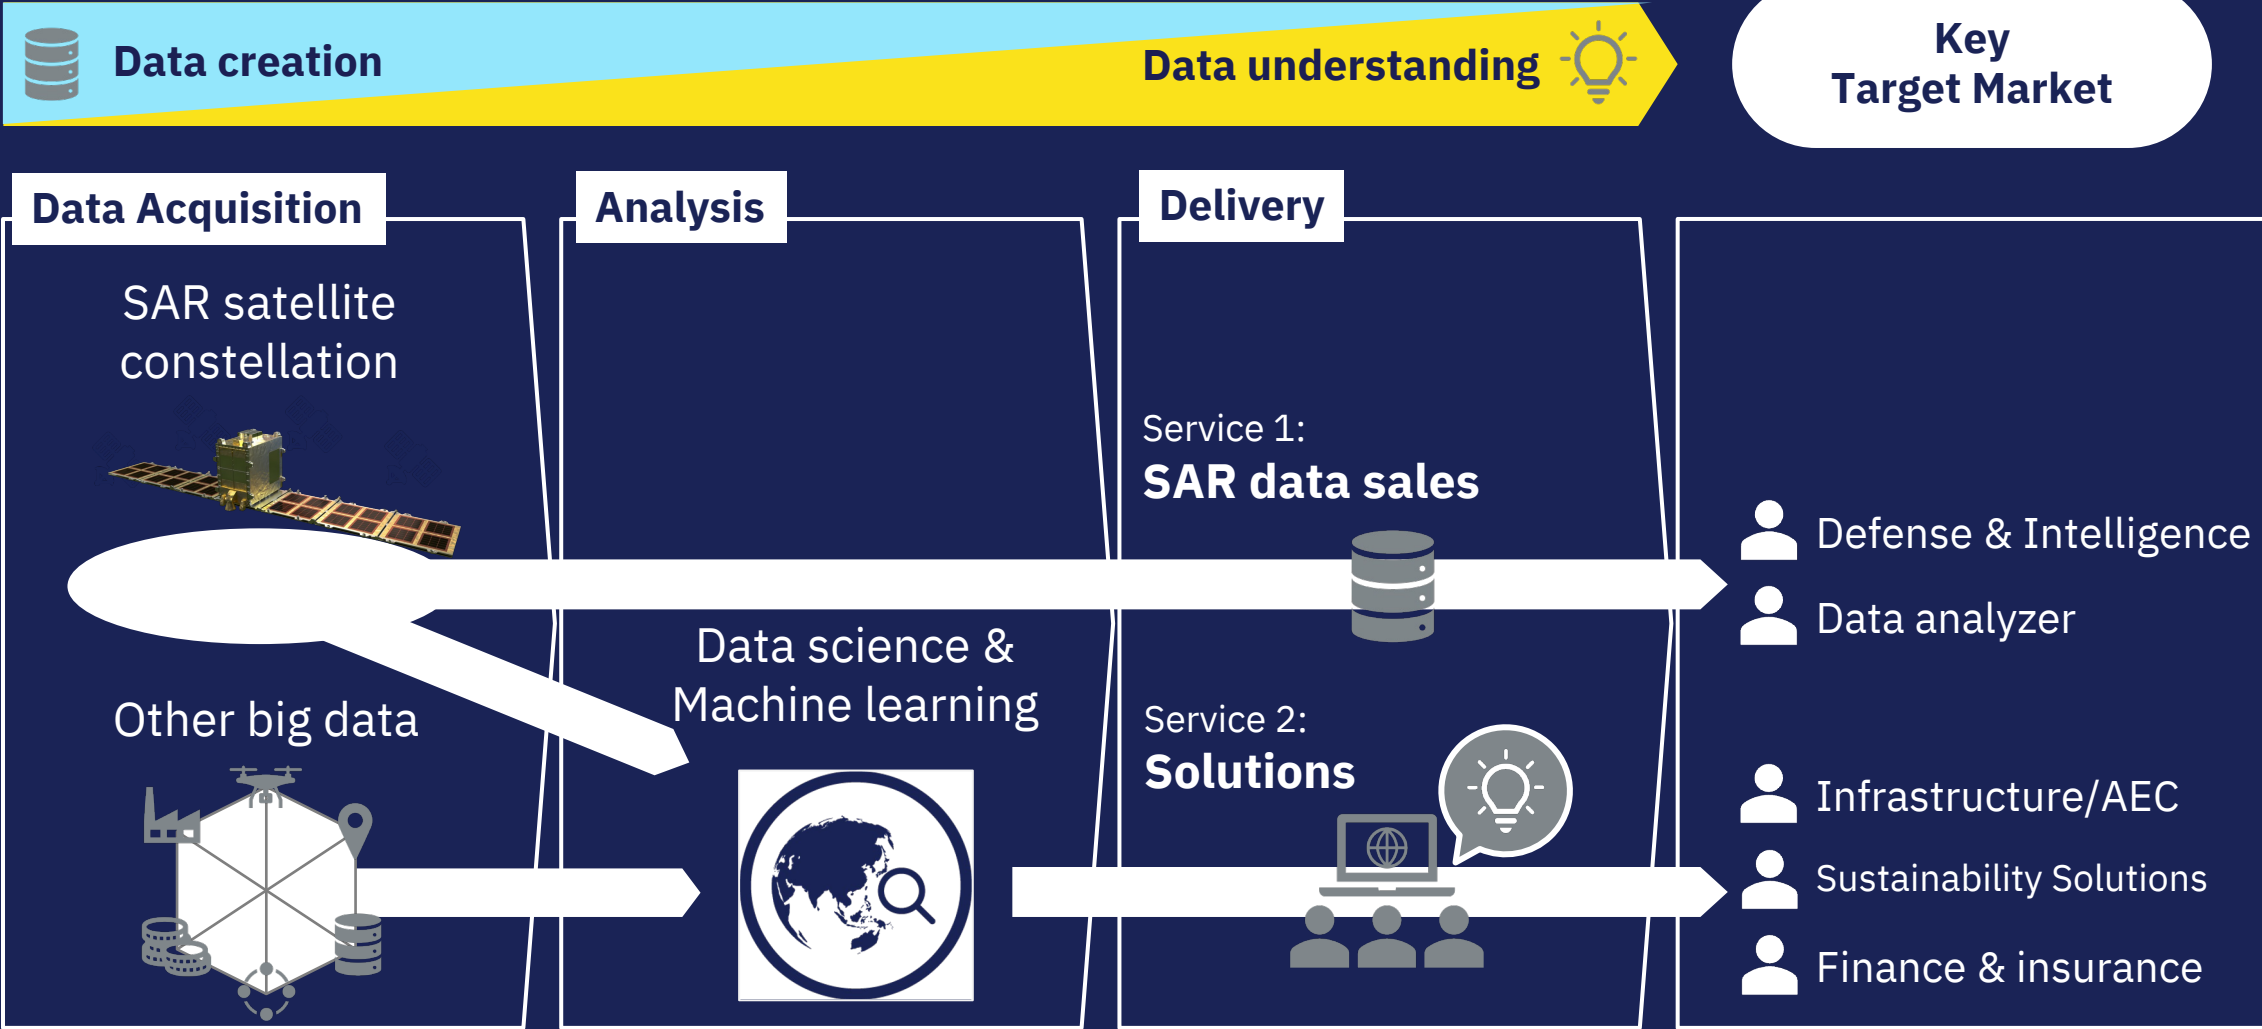

## Reliable

StriX can capture data **at any time and in any weather condition**

## Broad-ranging

StriX can obtain data covering over **1,000km<sup>2</sup> in 1-3m resolution at once** anywhere in the world

## StriX

Innovative compact and low-cost SAR satellite, developed by Synspective with JAXA, the Univ of Tokyo, Tokyo Institution of Tech, and others, based on the technical outcome from the IMPACT program.

# Contribution Model