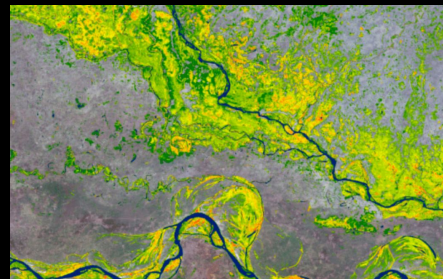

AVAILABLE

Our Unique Solution - Mission "DRISHTI"

We perform Fusion at the Core!
World's Highest Resolution Multi Sensor Imaging Satellite

Comprehensive All-Time
All-Weather Imaging

India's Best Drone Fused EO + SAR image

SAR

MSI

Water @2047 - "Amrit Kaal" for the next 25 years

Achieving Water Security

Circular Economy in Water Conservation

Public and Private Partnerships

Use of Satellite Imagery

Digital Twins