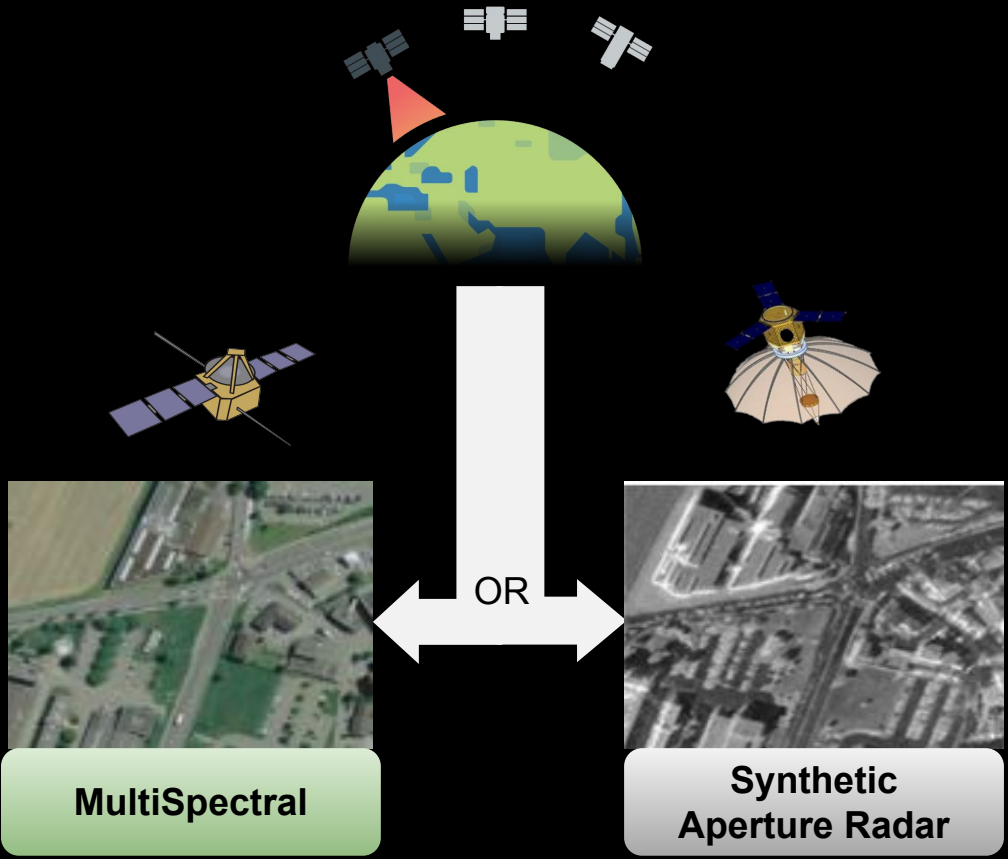

LEAD - Engineering

Background
Systems Engg.

TATA STEEL

PRANIT MEHTA

LEAD - Sales & BD

Background
Business Dev.

ABInBev

Problem: Limitations of Current Satellite Imagery

MultiSpectral

INTUITIVE

SPARSELY AVAILABLE

SAR Image

NOT INTUITIVE

AVAILABLE

What we Need is Data Fusion ?

INTUITIVE

AVAILABLE

Our Unique Solution - Mission "DRISHTI"

We perform Fusion at the Core!
World's Highest Resolution Multi Sensor Imaging Satellite

Comprehensive All-Time
All-Weather Imaging

India's Best Drone Fused EO + SAR image